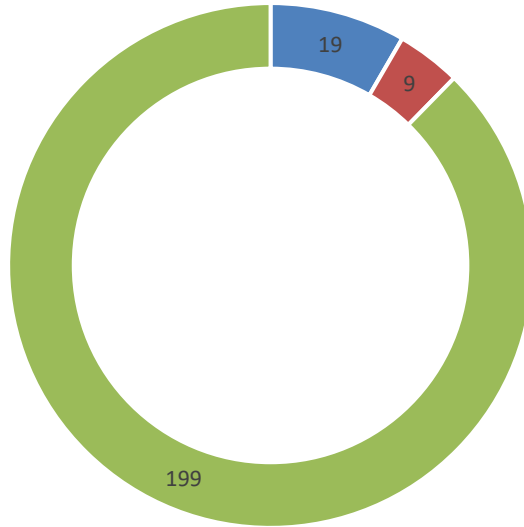

DOWNTOWN

Report Count - February 2025

■ Issues Reported   ■ Issue Resolved*   ■ Total Non-Asset Reports Created