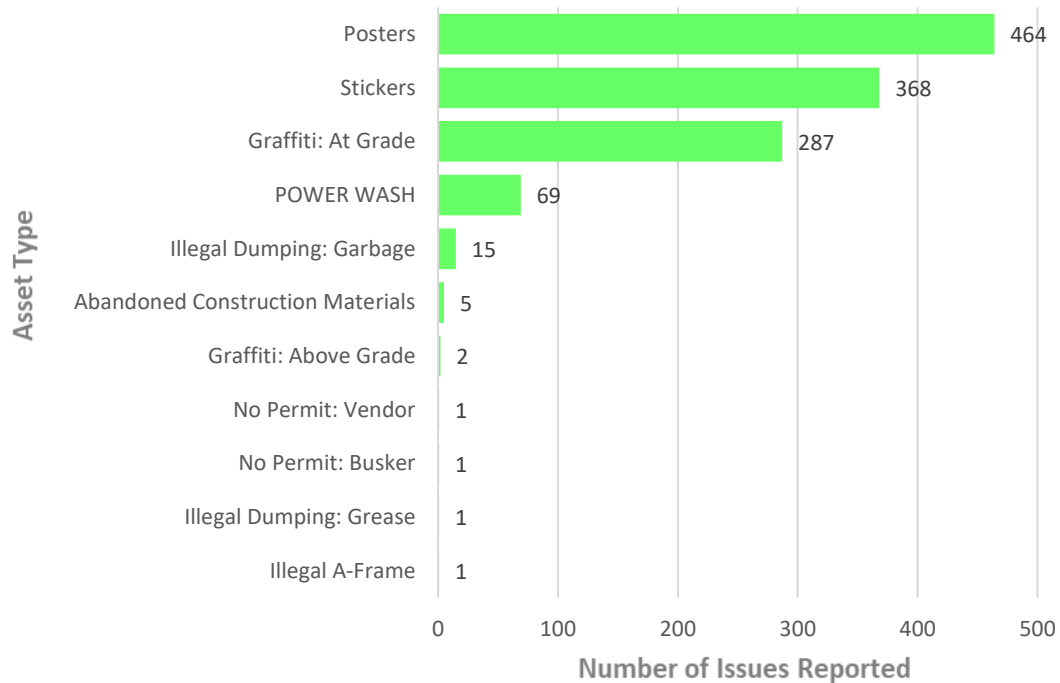

DOWNTOWN

Asset Issues - November 2024

Non-Asset Issues - November 2024

DOWNTOWN

Report Count - November 2024

■ Issues Reported ■ Issue Resolved* ■ Total Non-Asset Reports Created