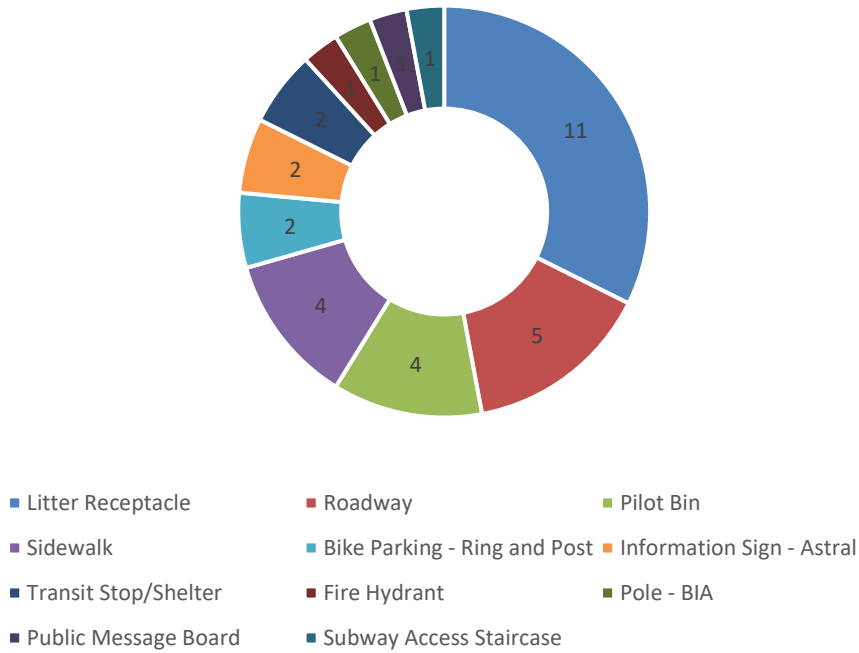

DOWNTOWN

Asset Issues - November 2024

Non-Asset Issues - November 2024

DOWNTOWN

Report Count - November 2024

■ Issues Reported ■ Issue Resolved* ■ Total Non-Asset Reports Created