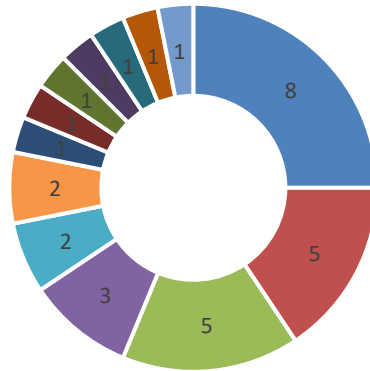

# DOWNTOWN

## Asset Issues - September 2024

- Litter Receptacle
- Pole - BIA
- Sidewalk
- Catch Basin
- Light Pole
- Pilot Bin
- Bench
- Bike Parking - Ring and Post
- Bike Share Toronto Stand
- Crosswalk
- Pole - Other
- Roadway
- Tree Pit/Tree