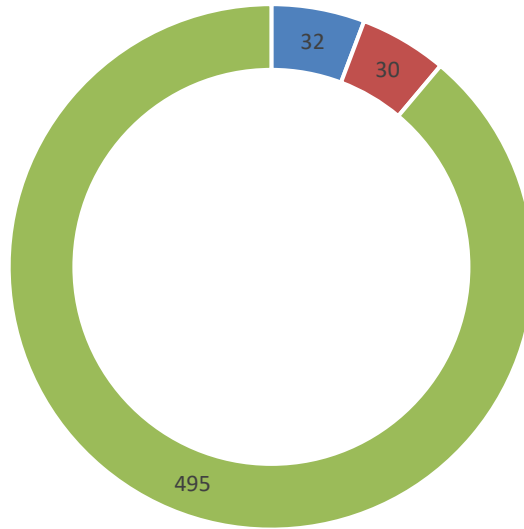

DOWNTOWN

Report Count - September 2024

■ Issues Reported   ■ Issue Resolved*   ■ Total Non-Asset Reports Created