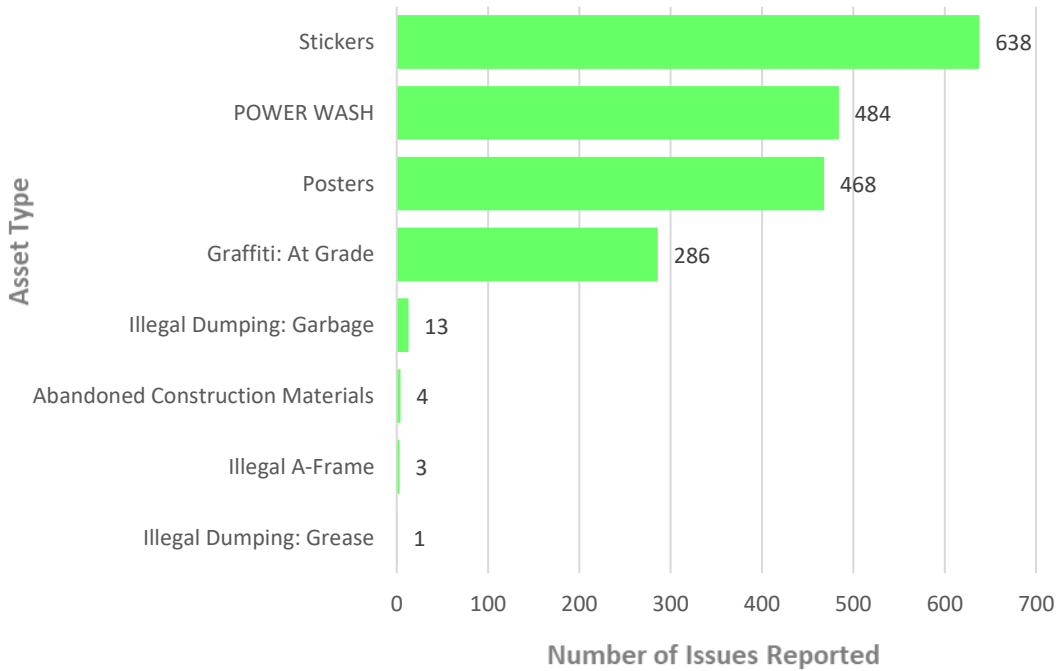

Non-Asset Issues - September 2024