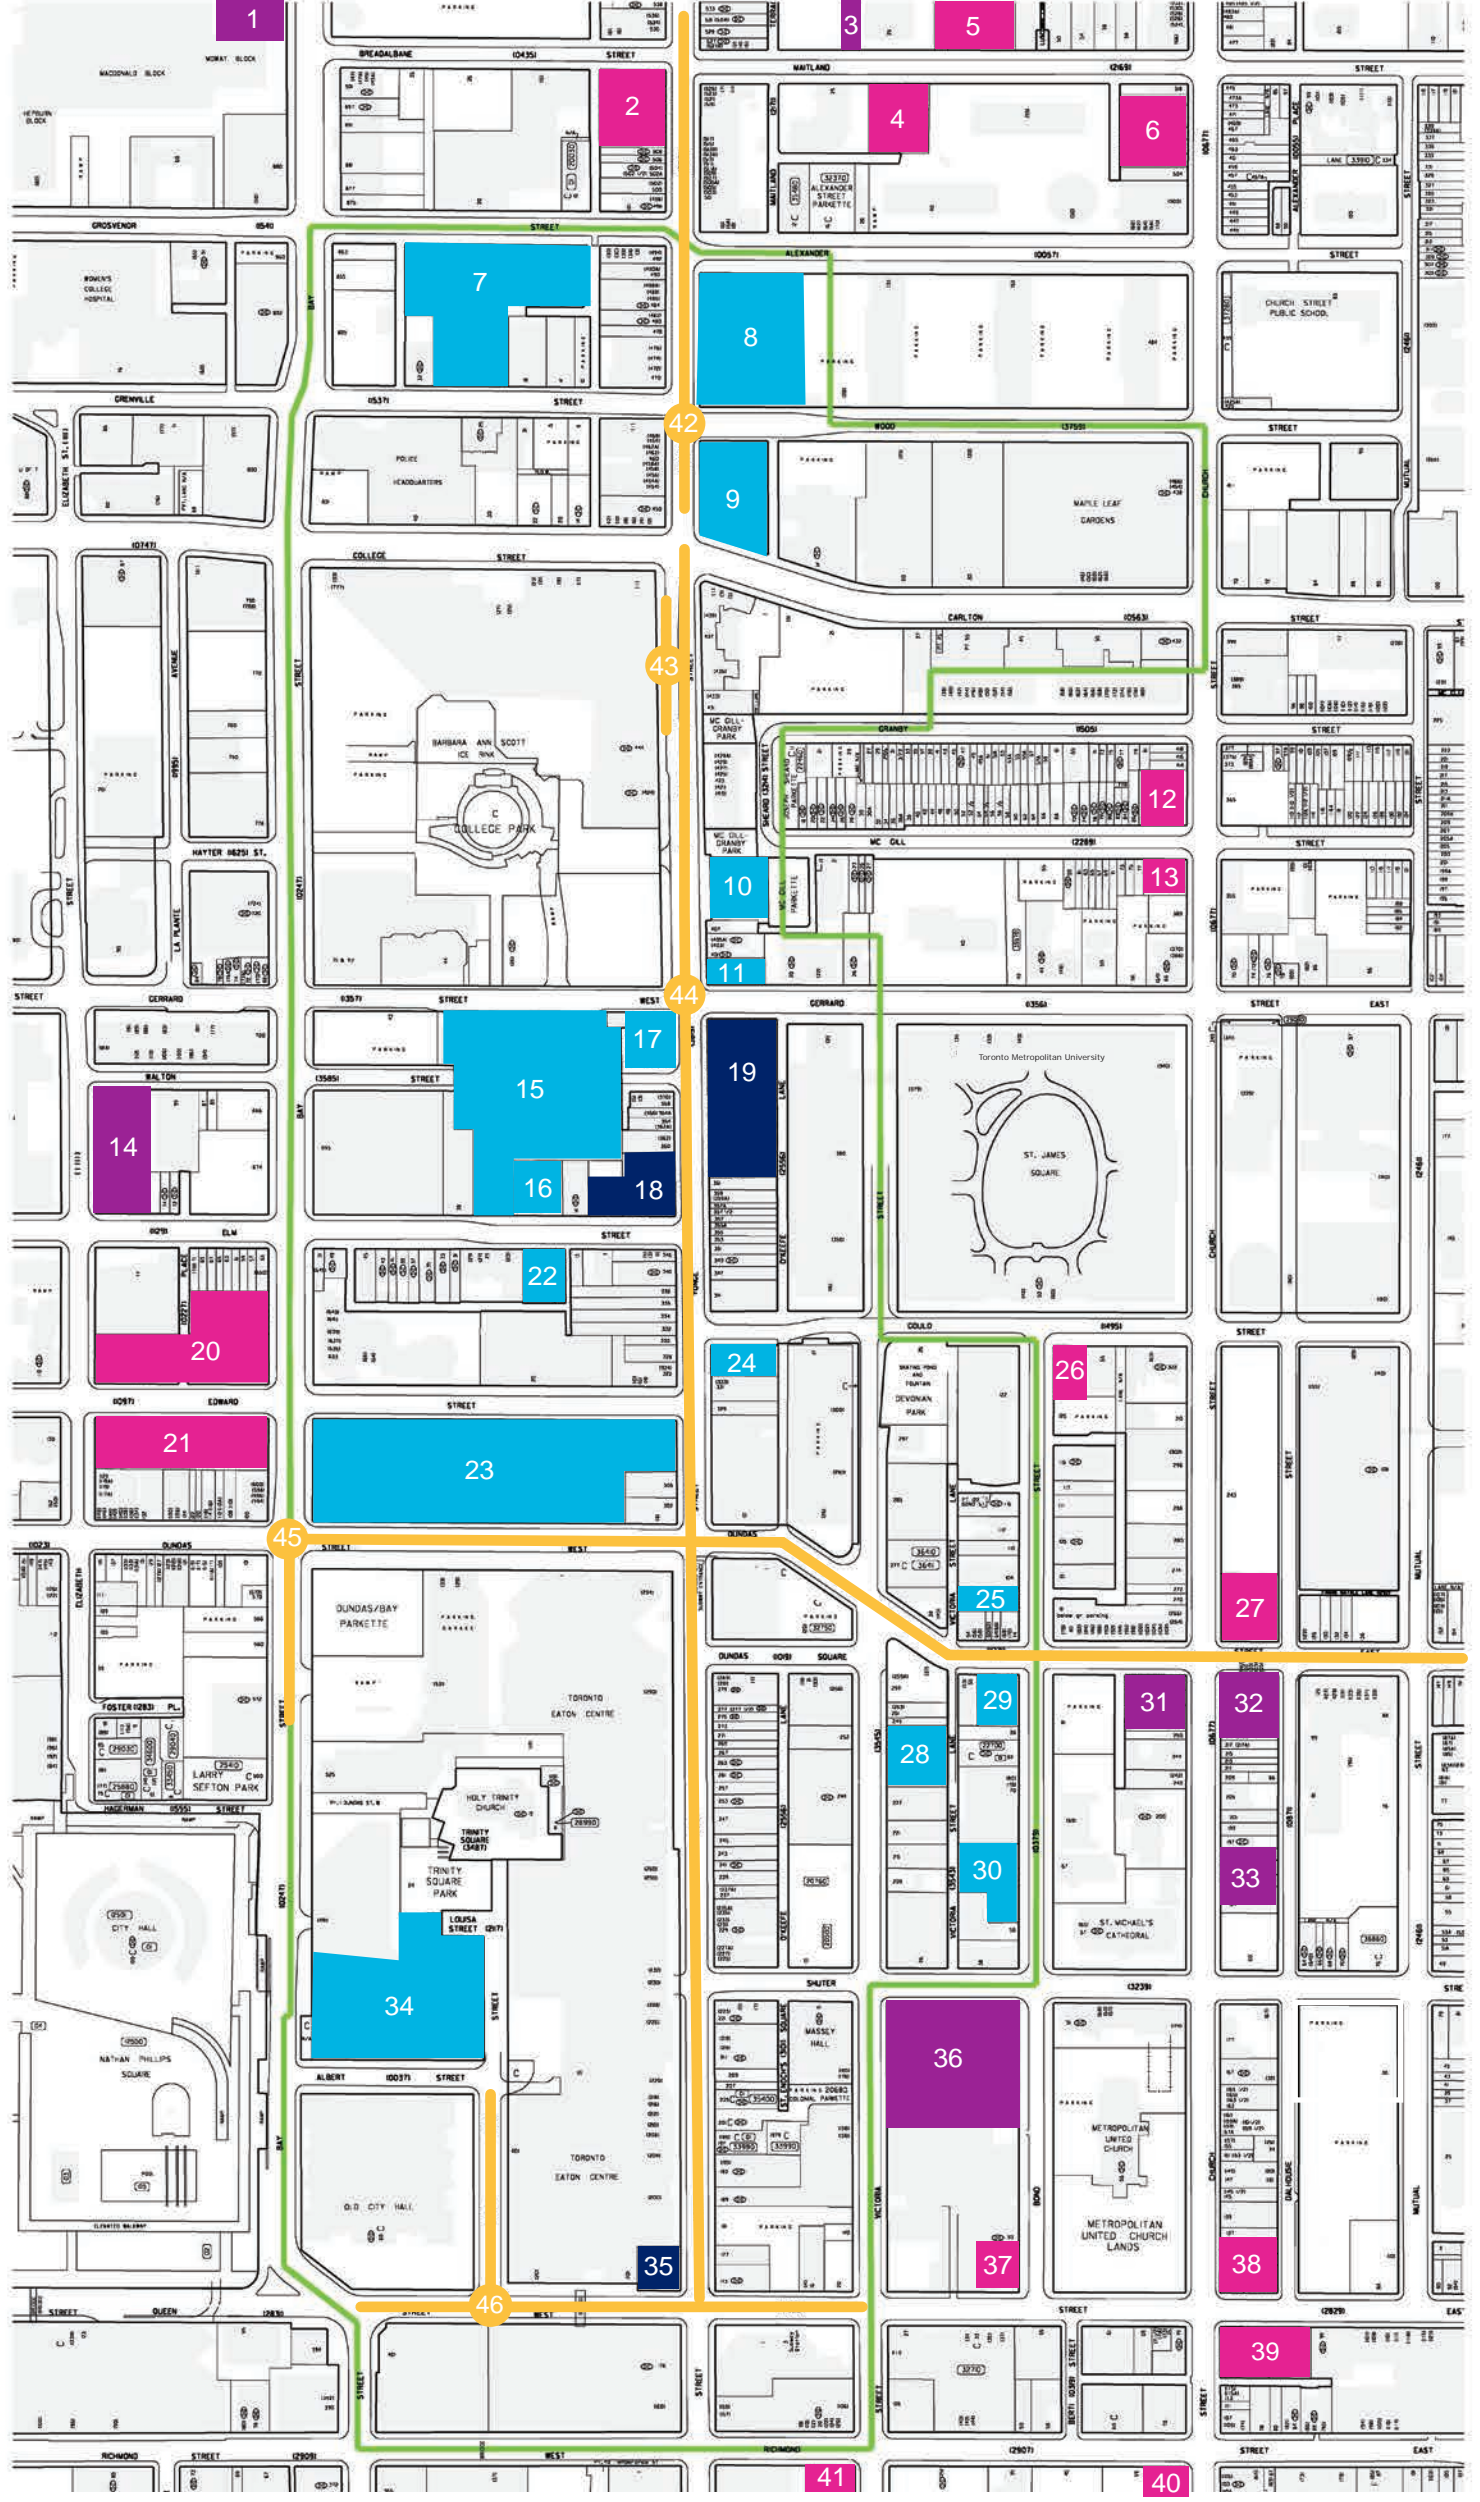

Downtown Yonge BIA Development Map

- 1** Macdonald Block Reconstruction
900 Bay St
- 2** 510 Yonge
510 Yonge St
- 3** Yonge at Wellesley Station
20 Maitland St
- 4** 33 Maitland
33 Maitland St
- 5** 34 Maitland
34 Maitland St
- 6** Maison Wellesley
506 Church St
- 7** The G2
27 Grosvenor St
- 8** 475 Yonge
475 Yonge St
- 9** 2 Carlton
2 Carlton St
- 10** 415 Yonge
415 Yonge St
- 11** 399 Yonge
399 Yonge St
- 12** The Roxy
412 Church St
- 13** 396 Church
396 Church St
- 14** 175 Elizabeth
175 Elizabeth St
- 15** Chelsea Green
33 Gerrard St W
- 16** 18 Elm
18 Elm St
- 17** 372 Yonge
372 Yonge St
- 18** 8 Elm
8 Elm St
- 19** Concord Sky
383 Yonge St
- 20** Bay and Edward Condos
70-100 Edward St
- 21** Toronto Coach Terminal
Redevelopment
610 Bay St
- 22** 15-17 Elm
17 Elm St
- 23** Atrium Expansion
595 Bay St
- 24** 335 Yonge
335 Yonge St
- 25** 100 Bond
98 Bond St
- 26** TMU: Centre for Student Wellbeing
137 Bond St
- 27** Centricity Condos
241 Church St
- 28** 237 Victoria
237 Victoria St
- 29** 65 Dundas East
65 Dundas St E
- 30** St Michael's Choir School
66 Bond St
- 31** 252 Church
252 Church St
- 32** Social at Church + Dundas
215 Church St
- 33** 199 Church
199 Church St
- 34** 483 Bay
483 Bay St
- 35** 2 Queen West
2 Queen St W
- 36** St Michael's Hospital
30 Bond St
- 37** The Metropolitan
51 Bond St
- 38** QueenChurch
60 Queen St E
- 39** 119 Church
119 Church St

- 40** 124 Church
124 Church St
- 41** Cambridge Suites Redevelopment
15 Richmond St
- 42** Yonge Street EA Phase 2
2020-2022
- 43** Yonge Street EA Phase 1
2017-2020
- 44** TTC College Station Upgrades
2020-2023
- 45** Hydro One
2023-2026
- 46** Ontario Line: Queen Station
176 Yonge St (2023-2027)

- Boundary
- Roads
- Under construction within the DYBIA boundaries
- Pre-Construction within the DYBIA boundaries
- Under Construction
- Pre-Construction