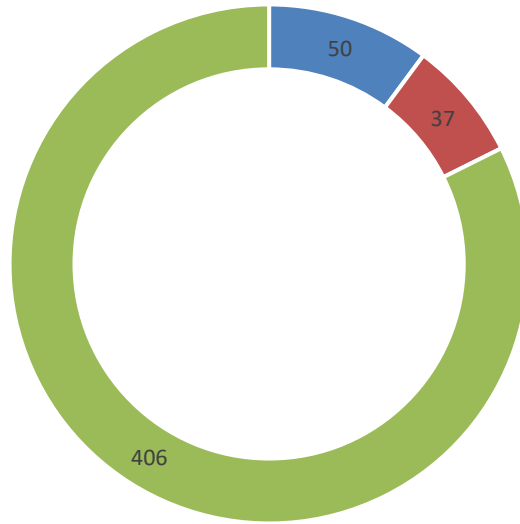

**DOWNTOWN**

**Report Count - March 2024**

■ Issues Reported   ■ Issue Resolved\*   ■ Total Non-Asset Reports Created