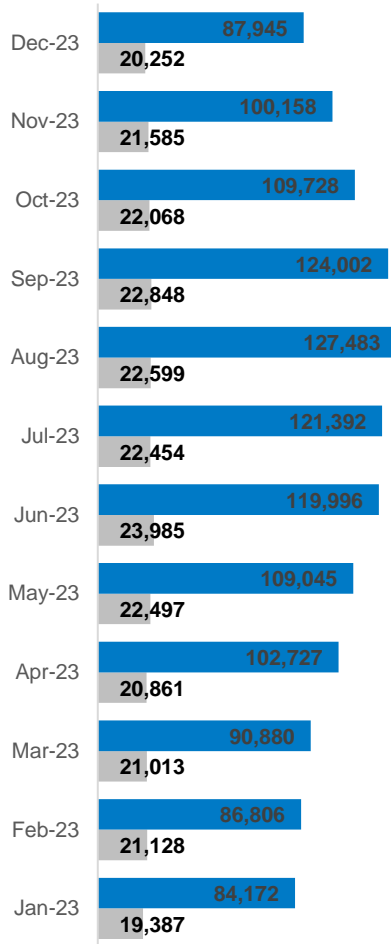

# Pedestrian and Vehicle Report Downtown Yonge

\*Pedestrian calculations only include Yonge Street

\*Vehicle calculations excludes bikes

## Weekly Average Pedestrians and Vehicles

■ Pedestrians ■ Vehicles

## % Share of Pedestrians and Vehicles

	Jan-23	Feb-23	Mar-23	Apr-23	May-23	Jun-23	Jul-23	Aug-23	Sep-23	Oct-23	Nov-23	Dec-23
■ Pedestrians	81.3%	80.4%	81.2%	83.1%	82.9%	83.3%	84.4%	84.9%	84.4%	83.3%	82.3%	81.3%
■ Vehicles	18.7%	19.6%	18.8%	16.9%	17.1%	16.7%	15.6%	15.1%	15.6%	16.7%	17.7%	18.7%