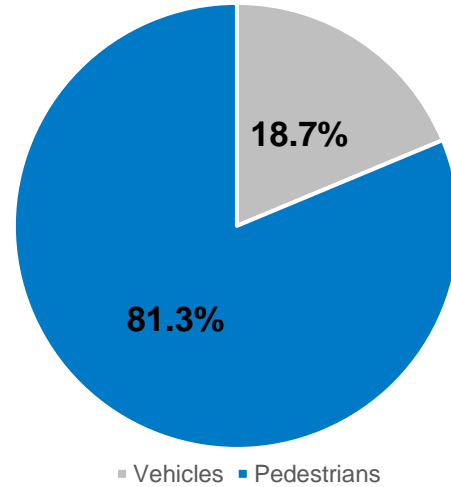

% Share of Pedestrians and Vehicles

	Jan-23	Feb-23	Mar-23	Apr-23	May-23	Jun-23	Jul-23	Aug-23	Sep-23	Oct-23	Nov-23	Dec-23
■ Pedestrians	81.3%	80.4%	81.2%	83.1%	82.9%	83.3%	84.4%	84.9%	84.4%	83.3%	82.3%	81.3%
■ Vehicles	18.7%	19.6%	18.8%	16.9%	17.1%	16.7%	15.6%	15.1%	15.6%	16.7%	17.7%	18.7%

*Pedestrian calculations only include Yonge Street

*Vehicle calculations excludes bikes

Weather

	Average Max Temp (°C)	Average Min Temp (°C)	Sunny	Cloudy	Windy	Snow
December 2023	7	0	1	32	3	0
December 2022	3	-2	1	29	2	2

This report is provided for informational purposes only. The information contained herein is obtained from sources we believe to be reliable. However, we do not assume any responsibility for inaccuracies. All opinions expressed and the data provided in this report are subject to change without notice.